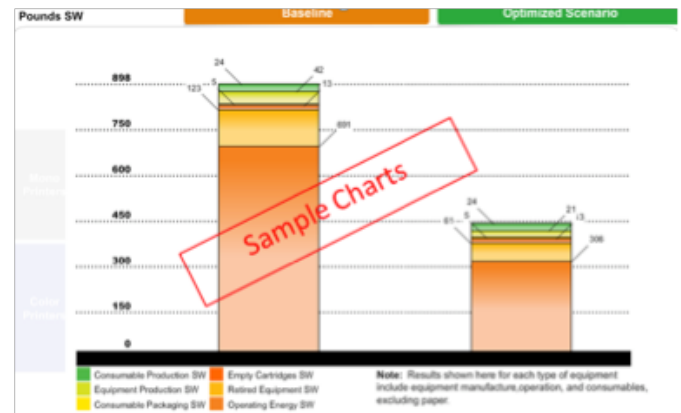

## What is GREEN REPORT?

Toshiba's Leading Innovation GREEN REPORT provides clear fact backed measurements to your office printing environmental footprint in terms of energy consumption, carton emission, paper usage, total paper and cartridge solid waste. It provides you easy comparison of current and future printing sustainability, reductions and saving. The Toshiba's Leading Innovation GREEN REPORT also estimates your annual environmental impact in terms of number of trees consumed, waste water produced, paper and cartridge solid waste generated.